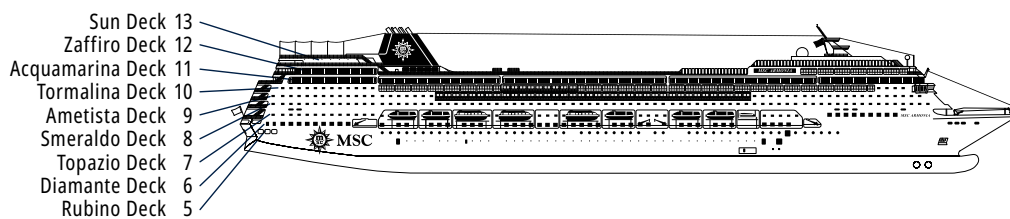

TECHNICAL CHARACTERISTICS OF THE SHIP

TECHNICAL CHARACTERISTICS OF THE SHIP

GROSS TONNAGE	65.542
LENGTH / BEAM / HEIGHT	274,9 m / 28,8 m / 54 m
DECKS	13, included 9 for guests
LIFTS	9
VOLTAGE (IN CABIN)	110/220 volts
MAXIMUM SPEED	20,1 knots
STABILIZERS	Stabilized with 2 fins
NUMBER OF PASSENGERS	2.658
NUMBER OF CABINS	976, included 5 for guests with disabilities or reduced mobility
CREW MEMBERS	Approx. 742
POOLS	2, both with child-appropriate areas
WHIRLPOOLS	2 whirlpool baths