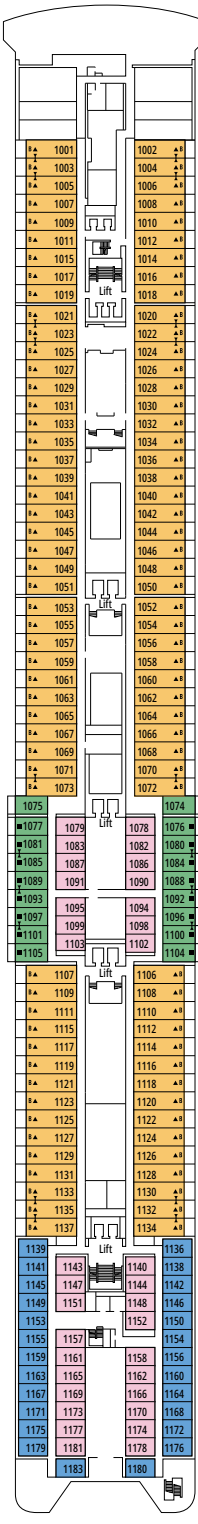

DECK 8
SMERALDO

DECK 9
AMETISTA

DECK 12
ZAFFIRO

DECK 13
SUN DECK