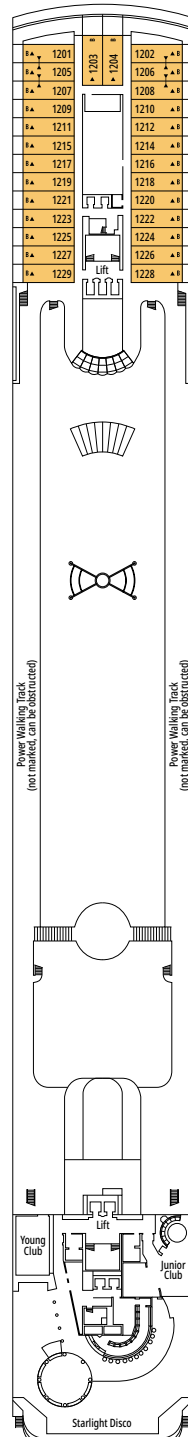

DECK 12
ZAFFIRO