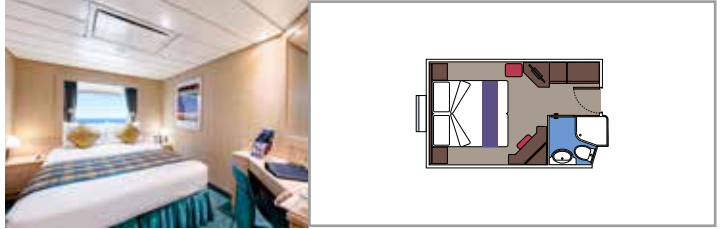

JUNIOR OCEAN VIEW

OM2

≈13
9-10
4

› Medium deck location