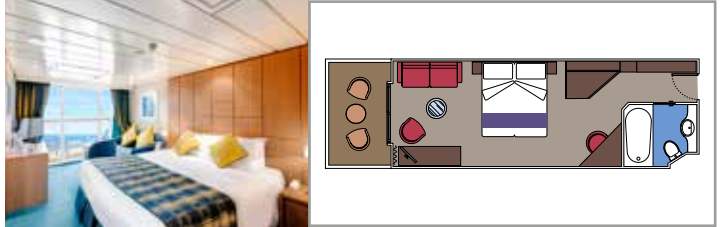

### JUNIOR SUITE AUREA

SR1

 ≈22
  ≈5
  10
  3

The images are representative only. Size, layout and furniture may vary (within the same cabin category).

 Cabin size (m<sup>2</sup>)

 Balcony size (m<sup>2</sup>)