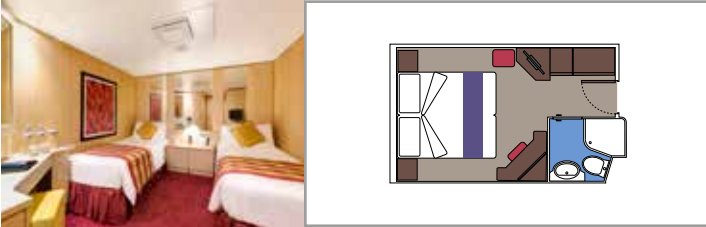

INTERIOR

INCLUDED FACILITIES

Comfortable double or single beds (on request)*

Bathroom with shower, vanity area and hairdryer

Interactive TV, telephone, safe, minibar and air conditioning

Wifi connection available (for a fee)

*Cabin for guests with disabilities or reduced mobility has only single beds.

JUNIOR INTERIOR

IM2

≈13
9-10
4

› Medium deck location