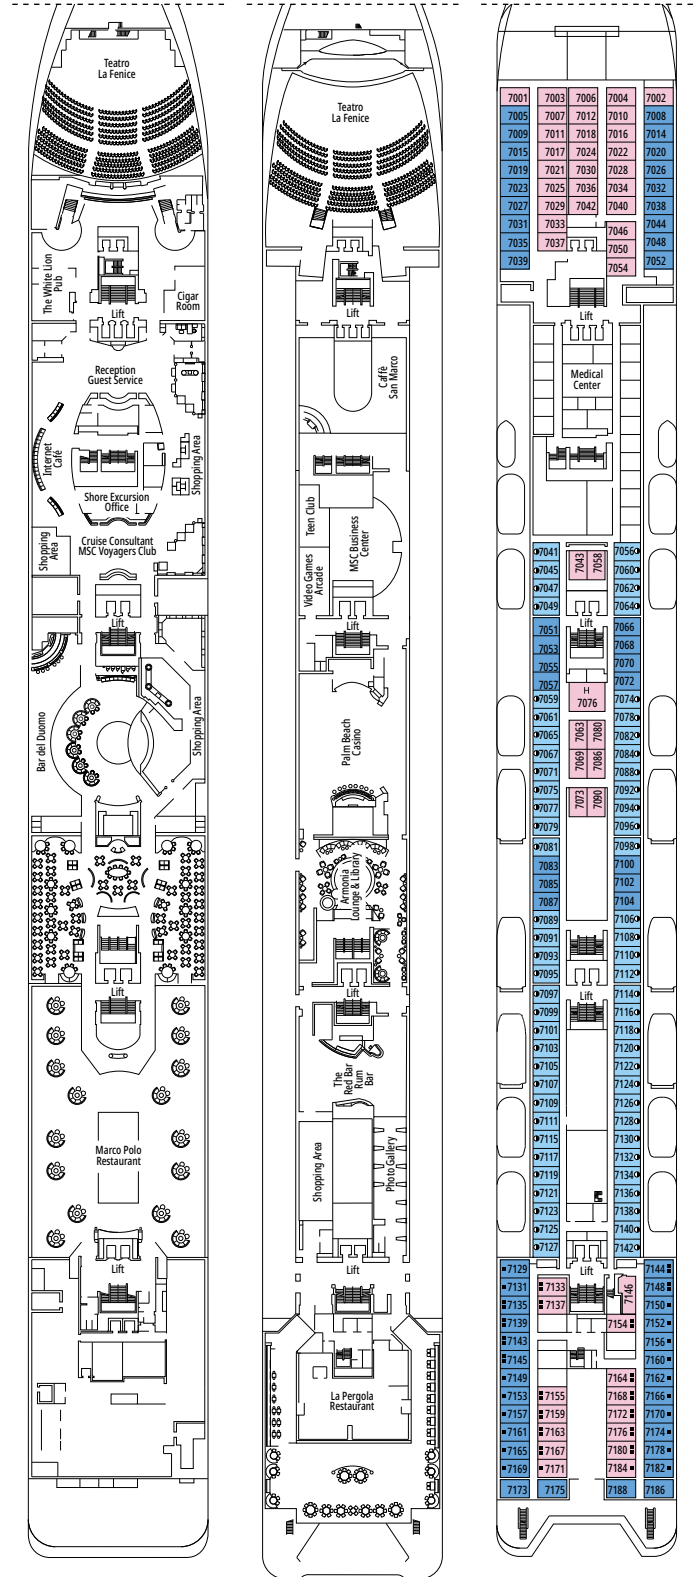

DECK 5
RUBINO

DECK 6
DIAMANTE

DECK 7
TOPAZIO