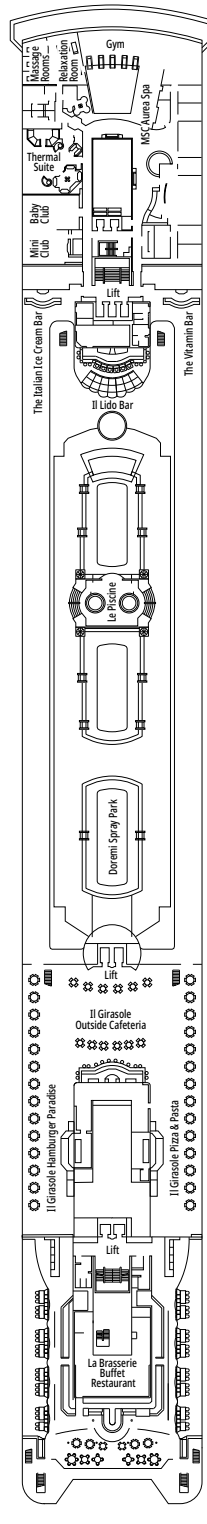

DECK 8
SMERALDO

DECK 9
AMETISTA

DECK 12
ZAFFIRO

DECK 13
SUN DECK