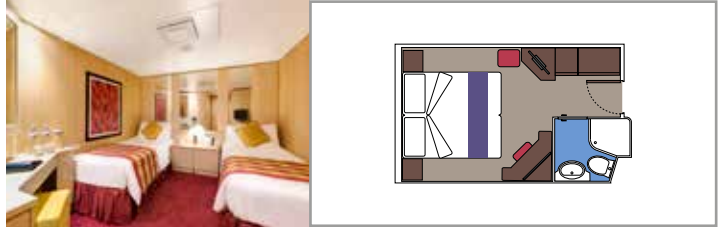

## INCLUDED FACILITIES

- Sitting area with sofa
- Spacious wardrobe
- Comfortable double or single beds (on request)
- Bathroom with bathtub, vanity area with hairdryer
- Interactive TV, telephone, safe, minibar and air conditioning
- Wifi connection available (for a fee)

## INCLUDED FACILITIES

Comfortable double or single beds (on request)

Bathroom with shower, vanity area with hairdryer

Interactive TV, telephone, safe, minibar and air conditioning

Wifi connection available (for a fee)

## INCLUDED FACILITIES

- Window with sea view
- Relaxing armchair
- Comfortable double or single beds (on request)
- Bathroom with shower, vanity area with hairdryer
- Interactive TV, telephone, safe, minibar and air conditioning
- Wifi connection available (for a fee)

### JUNIOR INTERIOR

IM1

 ≈13
  7-8
  4

› Low deck location

The images are representative only. Size, layout and furniture may vary (within the same cabin category).

 Cabin size (m<sup>2</sup>)

 Balcony size (m<sup>2</sup>)