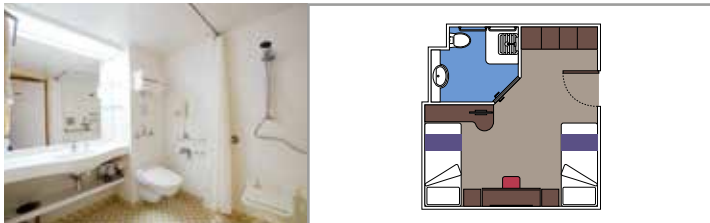

INTERIOR

Available in:

- › **Junior Interior (IM2)**
  cabin size ≈21m²; medium deck location (deck 9)
- › **Junior Interior (IM1)**
  cabin size ≈21m²; low deck location (deck 7-8)

Cabin for guests with disabilities or reduced mobility has only single beds.
The image is representative only; the size, layout and furniture may vary (within the same cabin category).

FACILITIES FOR GUESTS WITH DISABILITIES OR REDUCED MOBILITY

Cabin door width	62 to 88 cm
Bathroom door width	88 cm
Size of cabin (floor space)	10,8 to 17 m²
Size of bathroom	2,2 to 4 m²
Is there a fold-down seat in the shower?	Yes
Height of seat from the floor	45 cm
Does the WC seat have grab rails?	Yes
Are wheelchairs available on board?	In limited numbers*
Are all decks/public areas accessible?	Yes
Are all lifeboats wheelchair-accessible?	No**
Do the lifts have deck indicators?	Visual, Audio & Braille
Can severely visually impaired/blind guests be catered for on the cruise?	Only with full-time carer

* Only for embarkation, disembarkation and emergencies.

** In the event of an emergency, dedicated personnel will help guests with disabilities or reduced mobility to board lifeboats.