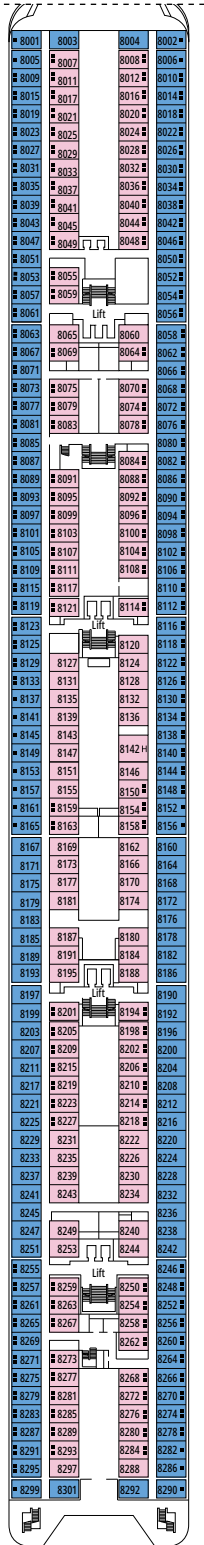

### JUNIOR SUITE AUREA

SR1

 ≈22
  ≈5
  10
  3

The images are representative only. Size, layout and furniture may vary (within the same cabin category).

 Cabin size (m<sup>2</sup>)

 Balcony size (m<sup>2</sup>)

### INTERIOR

Available in:

- › **Junior Interior (IM2)**  
cabin size ≈21m<sup>2</sup>; medium deck location (deck 9)
- › **Junior Interior (IM1)**  
cabin size ≈21m<sup>2</sup>; low deck location (deck 7-8)

### FACILITIES FOR GUESTS WITH DISABILITIES OR REDUCED MOBILITY

Cabin door width	62 to 88 cm
Bathroom door width	88 cm
Size of cabin (floor space)	10,8 to 17 m <sup>2</sup>
Size of bathroom	2,2 to 4 m <sup>2</sup>
Is there a fold-down seat in the shower?	Yes
Height of seat from the floor	45 cm
Does the WC seat have grab rails?	Yes
Are wheelchairs available on board?	In limited numbers*
Are all decks/public areas accessible?	Yes
Are all lifeboats wheelchair-accessible?	No**
Do the lifts have deck indicators?	Visual, Audio & Braille
Can severely visually impaired/blind guests be catered for on the cruise?	Only with full-time carer

DECK 5  
RUBINO

DECK 6  
DIAMANTE

DECK 7  
TOPAZIO

STARLIGHT DISCO

YOUNG CLUB

DECK 8  
SMERALDO

DECK 9  
AMETISTA

DECK 10  
TORNALINA