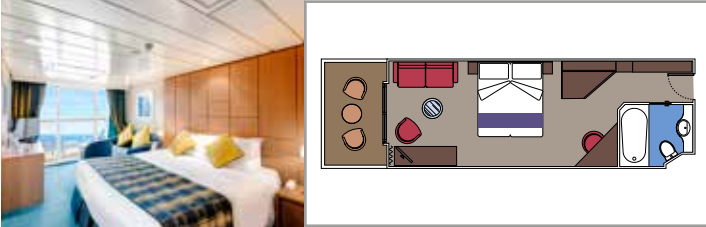

SUITE AUREA

INCLUDED FACILITIES

- Sitting area with sofa
- Spacious wardrobe
- Comfortable double or single beds (on request)
- Bathroom with bathtub, vanity area with hairdryer
- Interactive TV, telephone, safe, minibar and air conditioning
- Wifi connection available (for a fee)

JUNIOR SUITE AUREA

SR2

≈22
≈5
12
3

> High deck location