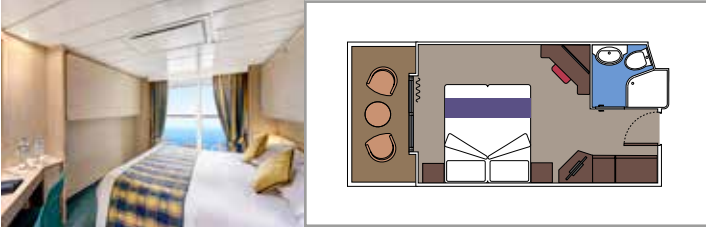

## INCLUDED FACILITIES

- Sitting area with sofa
- Spacious wardrobe
- Comfortable double or single beds (on request)
- Bathroom with bathtub, vanity area with hairdryer
- Interactive TV, telephone, safe, minibar and air conditioning
- Wifi connection available (for a fee)

## INCLUDED FACILITIES

Comfortable double or single beds (on request)

Bathroom with shower, vanity area with hairdryer

Interactive TV, telephone, safe, minibar and air conditioning

Wifi connection available (for a fee)

## JUNIOR BALCONY

BM1

› Low deck location

The images are representative only. Size, layout and furniture may vary (within the same cabin category).

 Cabin size (m²)

 Balcony size (m²)

 Deck location

 Accommodating up to