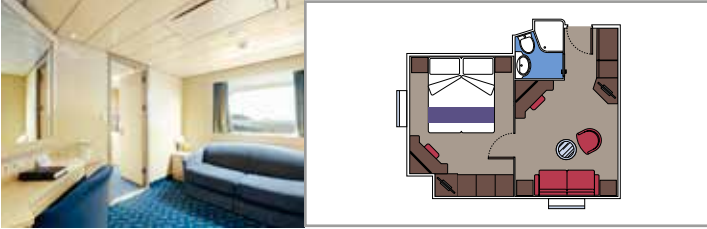

OCEAN VIEW

INCLUDED FACILITIES

- Window with sea view
- Relaxing armchair
- Comfortable double or single beds (on request)
- Bathroom with shower, vanity area with hairdryer
- Interactive TV, telephone, safe, minibar and air conditioning
- Wifi connection available (for a fee)

PREMIUM OCEAN VIEW

OL1

≈22
9
4

› Low deck location