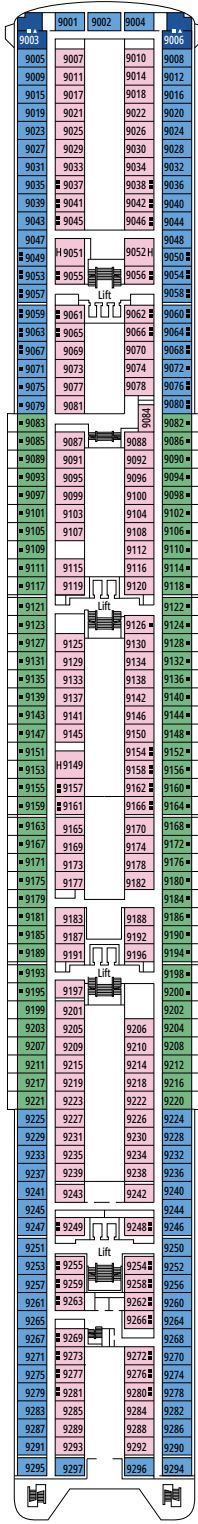

DECK 9
AMETISTA