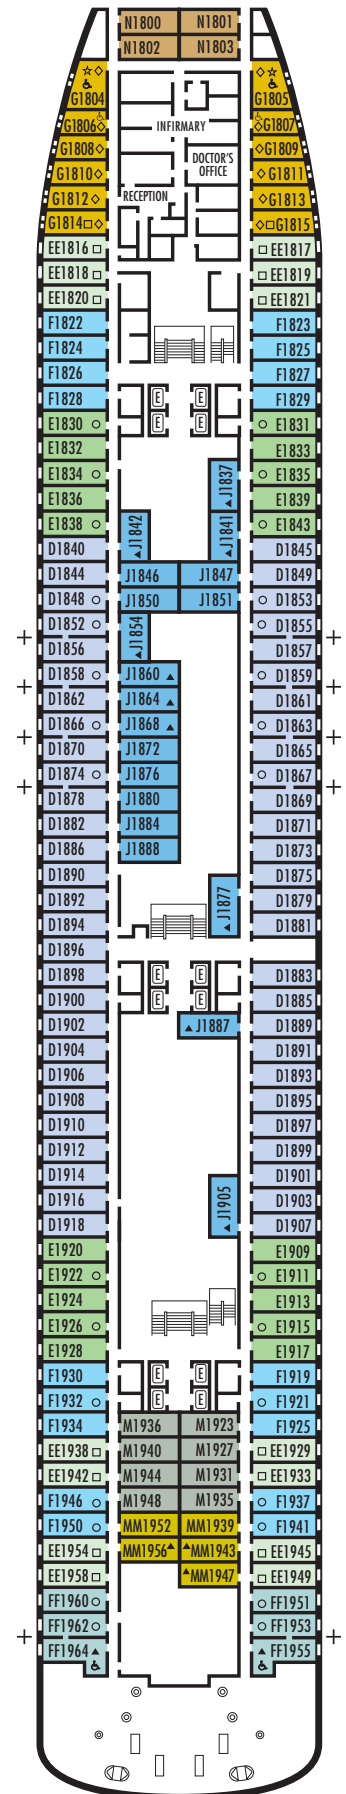

All information is subject to change.

STATEROOM SYMBOL LEGEND

- * Shower only
- Bathtub & shower
- ▲ 2 lower beds or converts to 1 queen-size
- Triple (2 lower beds, 1 sofa bed)
- Quad (2 lower beds, 1 sofa bed, 1 upper)
- △ Partial sea view
- ☆ 2 lower beds not convertible to a queen-size
- X Fully obstructed view
- + Connecting rooms
- ◇ These staterooms have portholes instead of windows
- ♿ Suite SA7034 is wheelchair accessible with whirlpool bath & shower. Suites B7088, B7087, B6228 & B6225 and staterooms DA6104, EE3396, EE3391, HH3431, HH3430, EE3429, E2702, L2700, J2555, J2554, G2500, FF1964, FF1955, G1807, G1806, G1805 & G1804 are wheelchair accessible, shower only.

OCEAN-VIEW STATEROOMS

- D**
Large: 2 lower beds convertible to 1 queen-size bed, shower.
Approximately 140–319 sq. ft.
- E EE F FF**
Large: 2 lower beds convertible to 1 queen-size bed, bathtub & shower.
Approximately 140–319 sq. ft.
- G**
Large: 2 lower beds convertible to 1 queen-size bed, bathtub & shower. All G-category staterooms have portholes.
Approximately 140–319 sq. ft.

INTERIOR STATEROOMS

- J M MM N**
Large: 2 lower beds convertible to 1 queen-size bed, 1 sofa bed, shower.
Approximately 182–293 sq. ft.

MS VOLENDAM

DECK PLANS & STATEROOMS

The deck plans are color-coded by category of stateroom, and the category letter precedes the stateroom number in each room. All staterooms are equipped with DVD player, flat-panel television, telephone and multichannel music.