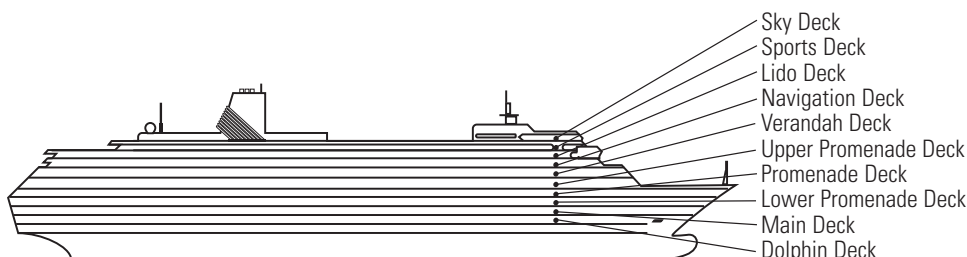

MS VOLENDAM

DECK PLANS & STATEROOMS

The deck plans are color-coded by category of stateroom, and the category letter precedes the stateroom number in each room. All staterooms are equipped with DVD player, flat-panel television, telephone and multichannel music.

Important Note: Not all staterooms within each category have the same furniture configuration and/or facilities. Appropriate symbols within the rooms on the deck plans describe differences from the stateroom descriptions below.

All information is subject to change.

STATEROOM SYMBOL LEGEND

- Shower only
- Bathtub & shower
- ▲ 2 lower beds or converts to 1 queen-size
- Triple (2 lower beds, 1 sofa bed)
- Quad (2 lower beds, 1 sofa bed, 1 upper)
- △ Partial sea view
- ☆ 2 lower beds not convertible to a queen-size
- X Fully obstructed view
- + Connecting rooms
- These staterooms have portholes instead of windows
- ♿ Suite SA7034 is wheelchair accessible with whirlpool bath & shower. Suites B7088, B7087, B6228 & B6225 and staterooms DA6104, EE3396, EE3391, HH3431, HH3430, EE3429, E2702, L2700, J2555, J2554, G2500, FF1964, FF1955, G1807, G1806, G1805 & G1804 are wheelchair accessible, shower only.