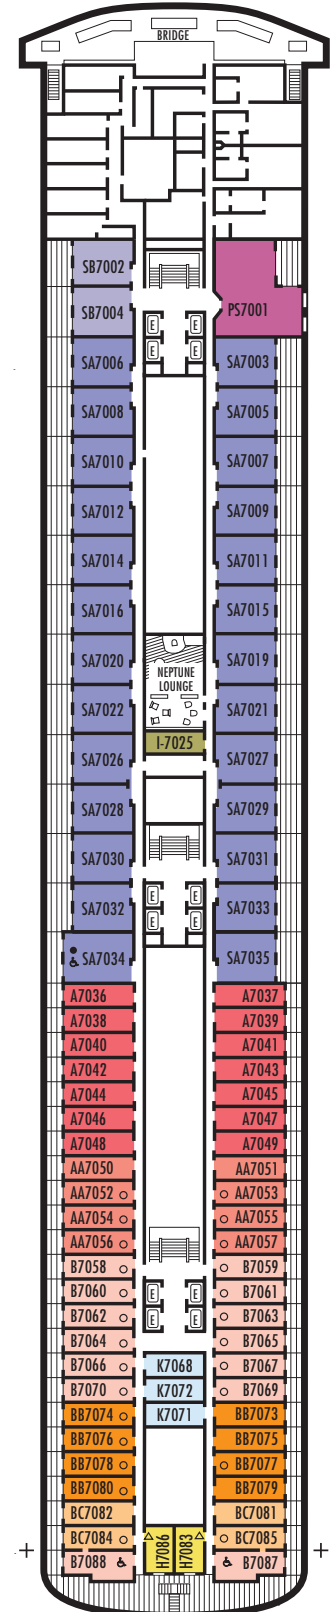

VERANDAH SUITES

PS

Pinnacle Suite: Bedroom with 1 king-size bed, oversized whirlpool bath & shower, living room, dining room, dressing room, private verandah, pantry, 1 sofa bed for 2 persons, mini-bar, refrigerator, guest toilet, floor-to-ceiling windows. Approximately 1,296 sq. ft. including verandah.

SA SB

Neptune Suites: 2 lower beds convertible to 1 king-size bed, whirlpool bath & shower, large sitting area, dressing room, private verandah, 1 sofa bed for 2 persons, mini-bar, refrigerator, floor-to-ceiling windows. Approximately 558–566 sq. ft. including verandah.

A AA B BB BC

Vista Suites: (Verandah Suites) 2 lower beds convertible to 1 queen-size bed, 1 sofa bed, whirlpool bath & shower, sitting area, private verandah, mini-bar, refrigerator, floor-to-ceiling windows. Approximately 297–379 sq. ft. including verandah.

OCEAN-VIEW STATEROOMS

H

Large: 2 lower beds convertible to 1 queen-size bed, bathtub & shower. All H-category staterooms have partial sea views. Approximately 140–319 sq. ft.

INTERIOR STATEROOMS

I K

Large: 2 lower beds convertible to 1 queen-size bed, shower. Approximately 182–293 sq. ft.