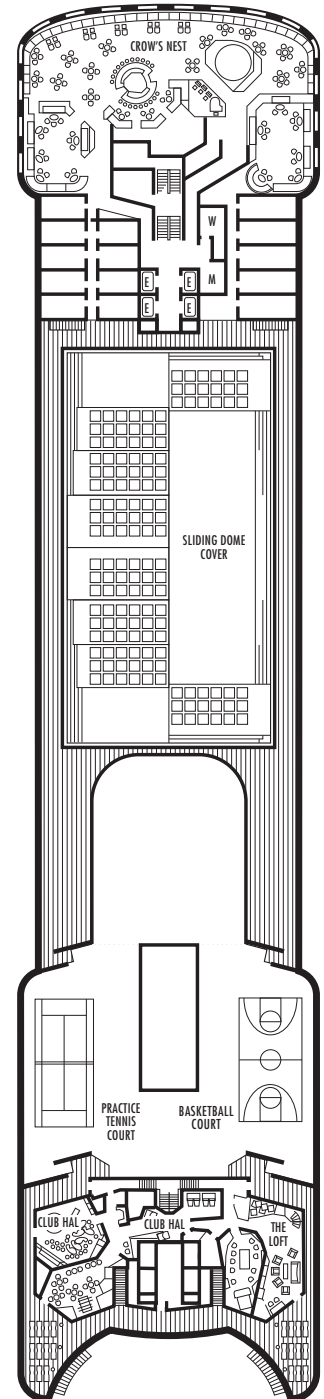

MS VOLENDAM

DECK PLANS & STATEROOMS

The deck plans are color-coded by category of stateroom, and the category letter precedes the stateroom number in each room. All staterooms are equipped with DVD player, flat-panel television, telephone and multichannel music.

Important Note: Not all staterooms within each category have the same furniture configuration and/or facilities. Appropriate symbols within the rooms on the deck plans describe differences from the stateroom descriptions below.

All information is subject to change.

STATEROOM SYMBOL LEGEND

- Shower only
- Bathtub & shower
- ▲ 2 lower beds or converts to 1 queen-size
- Triple (2 lower beds, 1 sofa bed)
- Quad (2 lower beds, 1 sofa bed, 1 upper)
- △ Partial sea view
- ☆ 2 lower beds not convertible to a queen-size
- X Fully obstructed view
- + Connecting rooms
- These staterooms have portholes instead of windows
- ♿ Suite SA7034 is wheelchair accessible with whirlpool bath & shower. Suites B7088, B7087, B6228 & B6225 and staterooms DA6104, EE3396, EE3391, HH3431, HH3430, EE3429, E2702, L2700, J2555, J2554, G2500, FF1964, FF1955, G1807, G1806, G1805 & G1804 are wheelchair accessible, shower only.