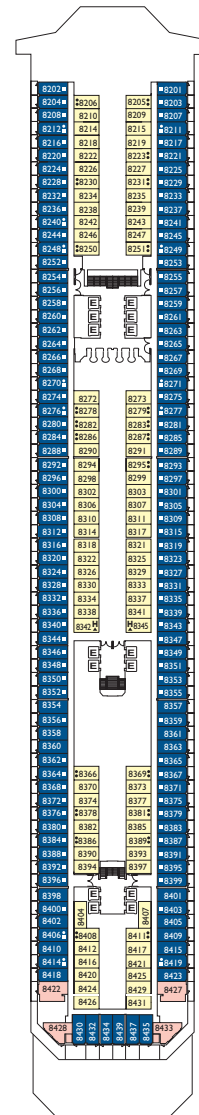

Lisbona, Caracas, Napoli, Vigo, Barcellona

DECK 14  
LAS PALMAS

DECK 12  
FUNCHAL

DECK 11  
CANNES

DECK 10  
BARCELONA

DECK 9  
NAPOLI

DECK 8  
VIGO

DECK 7  
CARACAS

Grt: 103.000 t  
 Length: 272 m  
 Width: 36 m  
 Cruising speed: 20 knots  
 Max speed: 22 knots

- ✓ cabins with partially restricted view
- single cabins
- H cabins for disabled guests
- C interconnecting cabins
- E lift
- \* double sofa bed
- 1 upper berth
- single sofa bed
- ▲ 2 low beds that cannot be converted into a double
- ▲ can not be converted into a double

Suites

- Mini Suite with Ocean View Balcony. Lisbona, Caracas, Vigo
- Suite with Ocean View Balcony. Caracas, Napoli
- Grand Suite with Ocean View Balcony. Caracas

Please note: Double bed is available in all cabin grades.

DECK 6 LISBONA

DECK 5 GENOVA

DECK 4 SANTOS

DECK 3 BUENOS AIRES

DECK 2 MIAMI

DECK 1 RIO DE JANEIRO