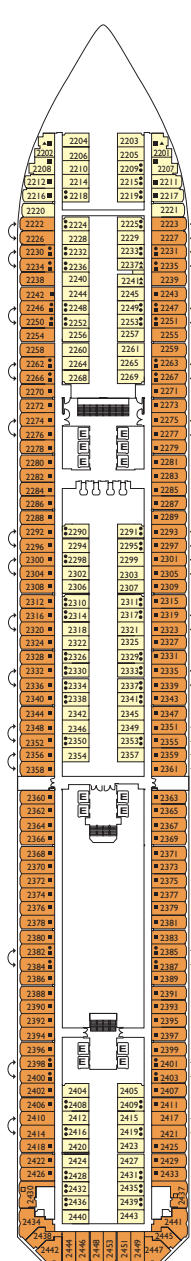

Lisbona, Caracas, Napoli, Vigo, Barcellona

DECK 14  
LAS PALMAS

DECK 12  
FUNCHAL

DECK 11  
CANNES

DECK 10  
BARCELONA

DECK 9  
NAPOLI

DECK 8  
VIGO

DECK 7  
CARACAS

Grt: 103.000 t  
 Length: 272 m  
 Width: 36 m  
 Cruising speed: 20 knots  
 Max speed: 22 knots

- ✓ cabins with partially restricted view
- single cabins
- H cabins for disabled guests
- C interconnecting cabins
- E lift
- \* double sofa bed
- 1 upper berth
- single sofa bed
- ▲ 2 low beds that cannot be converted into a double
- ▲ can not be converted into a double

Suites

- Mini Suite with Ocean View Balcony. Lisbona, Caracas, Vigo
- Suite with Ocean View Balcony. Caracas, Napoli
- Grand Suite with Ocean View Balcony. Caracas

Please note: Double bed is available in all cabin grades.

DECK 6 LISBONA

DECK 5 GENOVA

DECK 4 SANTOS

DECK 3 BUENOS AIRES

DECK 2 MIAMI

DECK 1 RIO DE JANEIRO