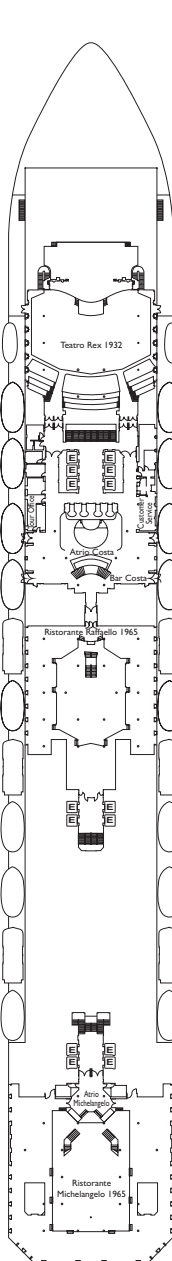

DECK 3 BUENOS AIRES