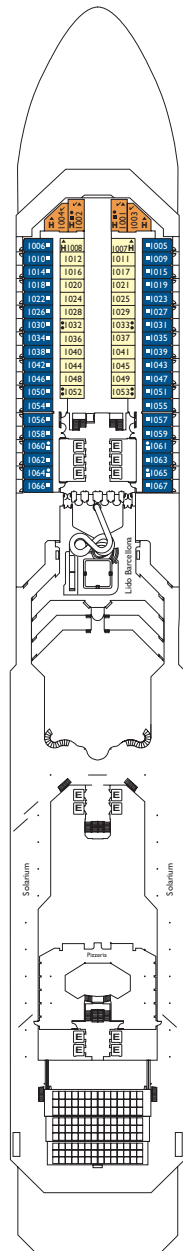

# Costa Fortuna

**Inside cabin**

Rio de Janeiro, Miami, Lisbona, Caracas, Vigo, Napoli, Barcellona

**Outside cabins ocean view**

Rio de Janeiro, Miami, Lisbona, Caracas, Napoli, Barcellona, Cannes

**Cabins with ocean view balcony**

Lisbona, Caracas, Napoli, Vigo, Barcellona

DECK 14  
LAS PALMAS

DECK 12  
FUNCHAL

DECK 11  
CANNES

DECK 10  
BARCELONA

DECK 9  
NAPOLI

DECK 8  
VIGO

DECK 7  
CARACAS

Grt: 103.000 t  
 Length: 272 m  
 Width: 36 m  
 Cruising speed: 20 knots  
 Max speed: 22 knots

- ✓ cabins with partially restricted view
- single cabins
- H cabins for disabled guests
- C interconnecting cabins
- E lift
- \* double sofa bed
- 1 upper berth
- single sofa bed
- ▲ 2 low beds that cannot be converted into a double
- ▲ can not be converted into a double

Suites

- Mini Suite with Ocean View Balcony. Lisbona, Caracas, Vigo
- Suite with Ocean View Balcony. Caracas, Napoli
- Grand Suite with Ocean View Balcony. Caracas

Please note: Double bed is available in all cabin grades.