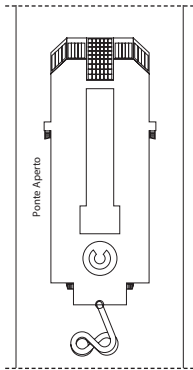

Costa Fortuna

Inside cabin

Rio de Janeiro, Miami, Lisbona, Caracas, Vigo, Napoli, Barcellona

Outside cabins ocean view

Rio de Janeiro, Miami, Lisbona, Caracas, Napoli, Barcellona, Cannes

Cabins with ocean view balcony

Lisbona, Caracas, Napoli, Vigo, Barcellona

DECK 14
LAS PALMAS