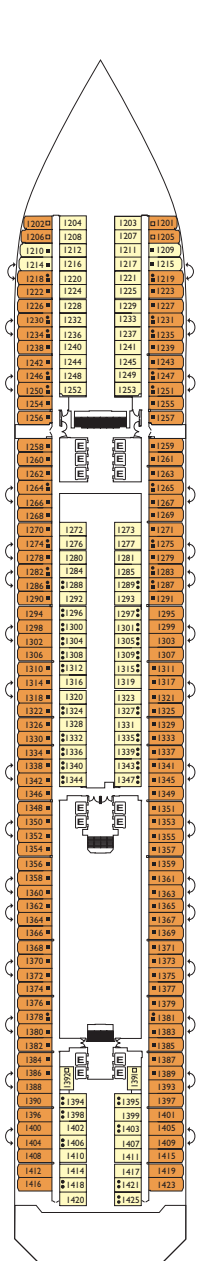

Lisbona, Caracas, Napoli, Vigo, Barcellona

DECK 14  
LAS PALMAS

DECK 12  
FUNCHAL

DECK 11  
CANNES

DECK 10  
BARCELONA

DECK 9  
NAPOLI

DECK 8  
VIGO

DECK 7  
CARACAS

Grt: 103.000 t  
 Length: 272 m  
 Width: 36 m  
 Cruising speed: 20 knots  
 Max speed: 22 knots

- ✓ cabins with partially restricted view
- single cabins
- H cabins for disabled guests
- C interconnecting cabins
- E lift
- \* double sofa bed
- 1 upper berth
- single sofa bed
- ▲ 2 low beds that cannot be converted into a double
- ▲ can not be converted into a double

Suites

- Mini Suite with Ocean View Balcony. Lisbona, Caracas, Vigo
- Suite with Ocean View Balcony. Caracas, Napoli
- Grand Suite with Ocean View Balcony. Caracas

Please note: Double bed is available in all cabin grades.

DECK 6 LISBONA

DECK 5 GENOVA

DECK 4 SANTOS

DECK 3 BUENOS AIRES

DECK 2 MIAMI

DECK 1 RIO DE JANEIRO