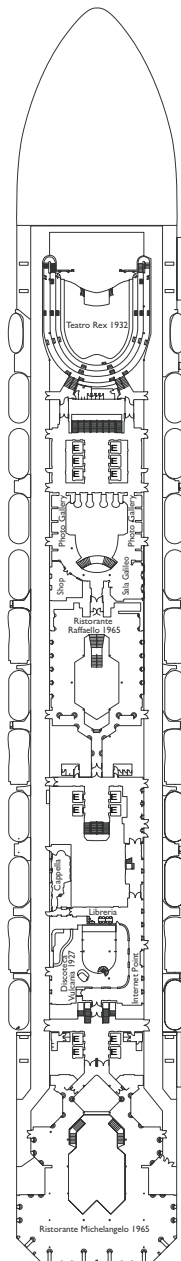

DECK 4 SANTOS