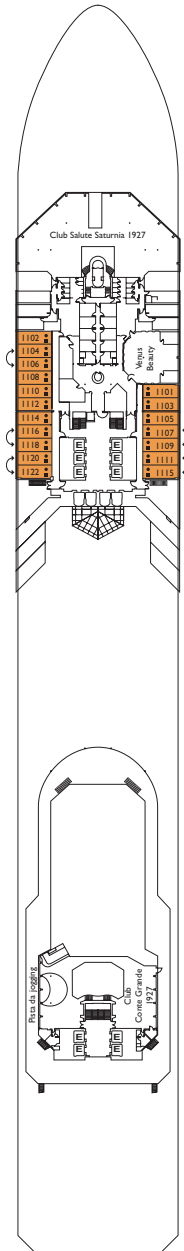

# Costa Fortuna

**Inside cabin**

Rio de Janeiro, Miami, Lisbona, Caracas, Vigo, Napoli, Barcellona

**Outside cabins ocean view**

Rio de Janeiro, Miami, Lisbona, Caracas, Napoli, Barcellona, Cannes

**Cabins with ocean view balcony**

Lisbona, Caracas, Napoli, Vigo, Barcellona

DECK 14  
LAS PALMAS

DECK 12  
FUNCHAL

DECK 11  
CANNES

DECK 10  
BARCELONA

DECK 9  
NAPOLI

DECK 8  
VIGO

DECK 7  
CARACAS

Grt: 103.000 t  
 Length: 272 m  
 Width: 36 m  
 Cruising speed: 20 knots  
 Max speed: 22 knots

- ✓ cabins with partially restricted view
- single cabins
- H cabins for disabled guests
- C interconnecting cabins
- E lift
- \* double sofa bed
- 1 upper berth
- single sofa bed
- ▲ 2 low beds that cannot be converted into a double
- ▲ can not be converted into a double