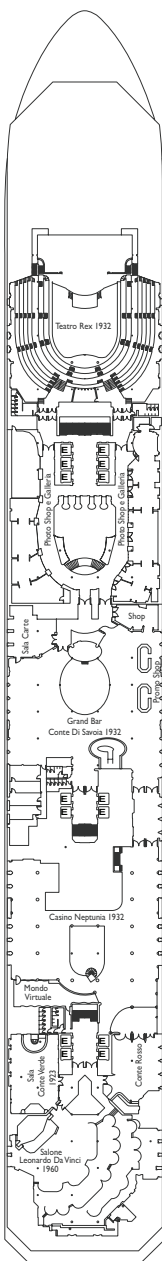

DECK 5 GENOVA