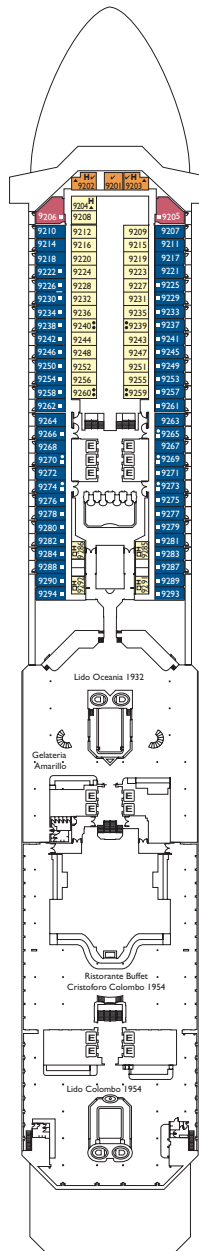

Lisbona, Caracas, Napoli, Vigo, Barcellona

DECK 14  
LAS PALMAS

DECK 12  
FUNCHAL

DECK 11  
CANNES

DECK 10  
BARCELONA

DECK 9  
NAPOLI

DECK 8  
VIGO

DECK 7  
CARACAS

Grt: 103.000 t  
 Length: 272 m  
 Width: 36 m  
 Cruising speed: 20 knots  
 Max speed: 22 knots

- ✓ cabins with partially restricted view
- single cabins
- H cabins for disabled guests
- C interconnecting cabins
- E lift
- \* double sofa bed
- 1 upper berth
- single sofa bed
- ▲ 2 low beds that cannot be converted into a double
- ▲ can not be converted into a double

Suites

- Mini Suite with Ocean View Balcony. Lisbona, Caracas, Vigo
- Suite with Ocean View Balcony. Caracas, Napoli
- Grand Suite with Ocean View Balcony. Caracas

Please note: Double bed is available in all cabin grades.