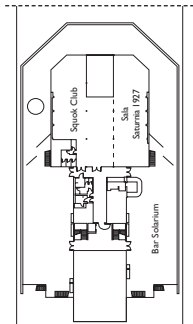

Costa Fortuna

Inside cabin

Rio de Janeiro, Miami, Lisbona, Caracas, Vigo, Napoli, Barcellona

Outside cabins ocean view

Rio de Janeiro, Miami, Lisbona, Caracas, Napoli, Barcellona, Cannes

Cabins with ocean view balcony

Lisbona, Caracas, Napoli, Vigo, Barcellona