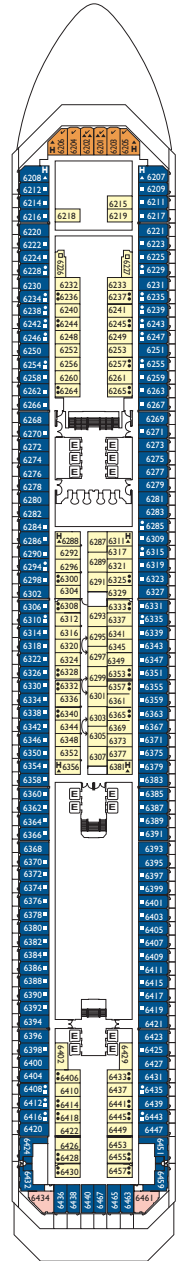

Lisbona, Caracas, Napoli, Vigo, Barcellona

DECK 14  
LAS PALMAS

DECK 12  
FUNCHAL

DECK 11  
CANNES

DECK 10  
BARCELONA

DECK 9  
NAPOLI

DECK 8  
VIGO

DECK 7  
CARACAS

Grt: 103.000 t  
 Length: 272 m  
 Width: 36 m  
 Cruising speed: 20 knots  
 Max speed: 22 knots

- ✓ cabins with partially restricted view
- single cabins
- H cabins for disabled guests
- C interconnecting cabins
- E lift
- \* double sofa bed
- 1 upper berth
- single sofa bed
- ▲ 2 low beds that cannot be converted into a double
- ▲ can not be converted into a double

Suites

- Mini Suite with Ocean View Balcony. Lisbona, Caracas, Vigo
- Suite with Ocean View Balcony. Caracas, Napoli
- Grand Suite with Ocean View Balcony. Caracas

Please note: Double bed is available in all cabin grades.

DECK 6 LISBONA

DECK 5 GENOVA

DECK 4 SANTOS

DECK 3 BUENOS AIRES

DECK 2 MIAMI

DECK 1 RIO DE JANEIRO