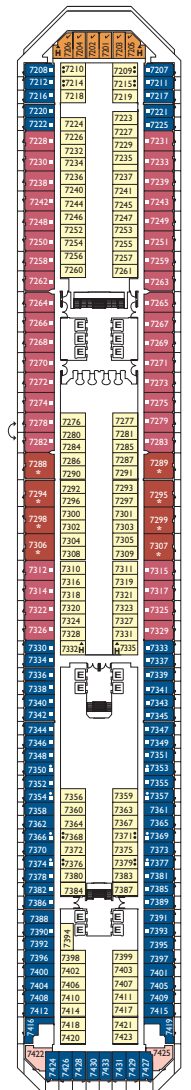

Lisbona, Caracas, Napoli, Vigo, Barcellona

DECK 14  
LAS PALMAS

DECK 12  
FUNCHAL

DECK 11  
CANNES

DECK 10  
BARCELONA

DECK 9  
NAPOLI

DECK 8  
VIGO

DECK 7  
CARACAS

Grt: 103.000 t  
 Length: 272 m  
 Width: 36 m  
 Cruising speed: 20 knots  
 Max speed: 22 knots

- ✓ cabins with partially restricted view
- single cabins
- H cabins for disabled guests
- C interconnecting cabins
- E lift
- \* double sofa bed
- 1 upper berth
- single sofa bed
- ▲ 2 low beds that cannot be converted into a double
- ▲ can not be converted into a double

Suites

- Mini Suite with Ocean View Balcony. Lisbona, Caracas, Vigo
- Suite with Ocean View Balcony. Caracas, Napoli
- Grand Suite with Ocean View Balcony. Caracas

Please note: Double bed is available in all cabin grades.

DECK 6 LISBONA

DECK 5 GENOVA

DECK 4 SANTOS

DECK 3 BUENOS AIRES

DECK 2 MIAMI

DECK 1 RIO DE JANEIRO