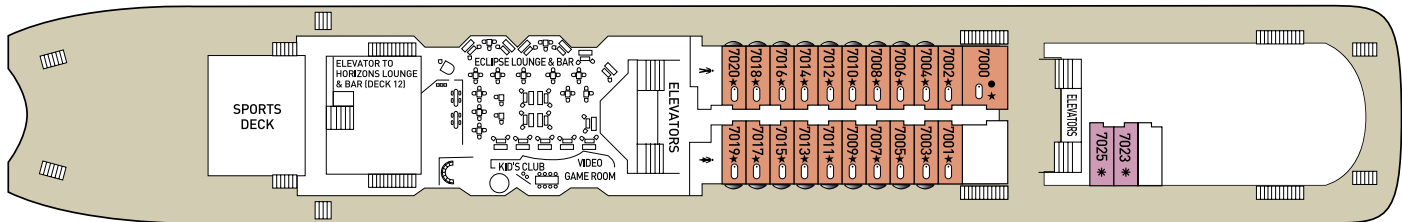

Celestyal Olympia - Deck 7

SYMBOL LEGEND

- none 2 lower bed
- Double bed
- 2 lower beds + 2 upper beds
- ★ Sofa bed
- ★○ Double bed + sofa + stateroom with bathtub
- * Suitable for wheelchair
- Stateroom with bathtub
- ▲ Stateroom with obstructed view

PLACES TO HAVE FUN

Deck 7 Eclipse Lounge & Bar - Sports Deck

PLACES TO TREAT YOURSELF

Deck 7 Kid's Club - Video Game Room

Celestyal Olympia - Deck 8

SYMBOL LEGEND

- none 2 lower bed
- Double bed
- 2 lower beds + 2 upper beds
- ★ Sofa bed
- ★○ Double bed + sofa + stateroom with bathtub
- * Suitable for wheelchair
- Stateroom with bathtub
- ▲ Stateroom with obstructed view

PLACES TO TREAT YOURSELF

Deck 8 Sauna - Massage Rooms - Gym

Celestyal Olympia - Deck 9

SYMBOL LEGEND

- none 2 lower bed
- Double bed
- 2 lower beds + 2 upper beds
- ★ Sofa bed
- ★○ Double bed + sofa + stateroom with bathtub
- * Suitable for wheelchair
- Stateroom with bathtub
- ▲ Stateroom with obstructed view