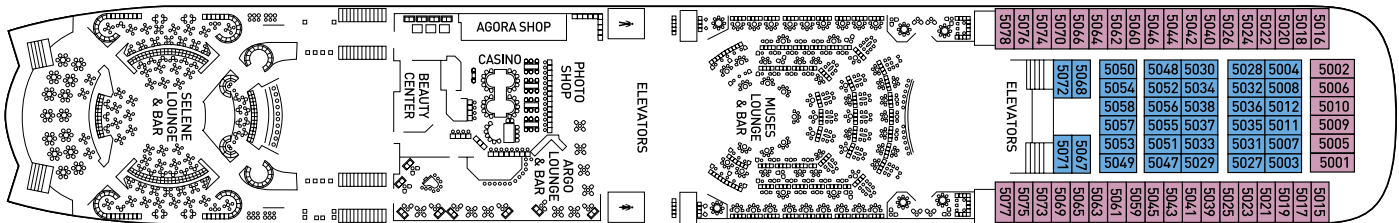

Celestyal Olympia - Deck 5

SYMBOL LEGEND

- none 2 lower bed
- Double bed
- 2 lower beds + 2 upper beds
- ★ Sofa bed
- ●■★○ Double bed + sofa + stateroom with bathtub
- Suitable for wheelchair
- Stateroom with bathtub
- ▲ Stateroom with obstructed view

PLACES TO HAVE FUN

Deck 5 Muses Lounge & Bar -
Argo Lounge & Bar - Casino -
Selene Lounge & Bar

PLACES TO TREAT YOURSELF

Deck 5 Photo Shop - Agora Shop -
Beauty Centre