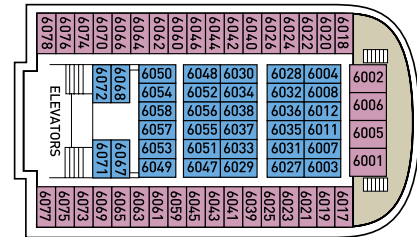

Celestyal Olympia - Deck 6

SYMBOL LEGEND

none 2 lower bed

● Double bed

■ 2 lower beds + 2 upper beds

★ Sofa bed

● ■ ★ ○ Double bed + sofa + stateroom with bathtub

* Suitable for wheelchair

○ Stateroom with bathtub

▲ Stateroom with obstructed view