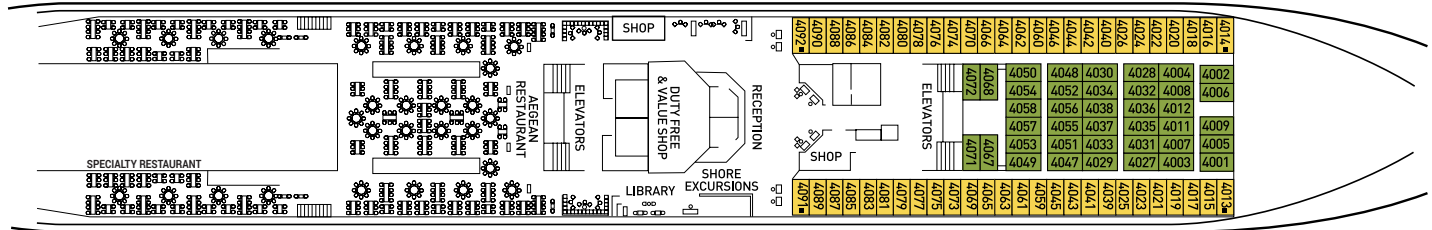

Celestyal Olympia - Deck 4

SYMBOL LEGEND

- none 2 lower bed
- Double bed
- 2 lower beds + 2 upper beds
- ★ Sofa bed
- ●■★○ Double bed + sofa + stateroom with bathtub
- Suitable for wheelchair
- Stateroom with bathtub
- ▲ Stateroom with obstructed view

PLACES TO HAVE A GOOD MEAL

Deck 4 Aegean Restaurant - Specialty Restaurant

PLACES TO TREAT YOURSELF

Deck 4 Reception - Shore Excursions - Library - Duty Free Shop