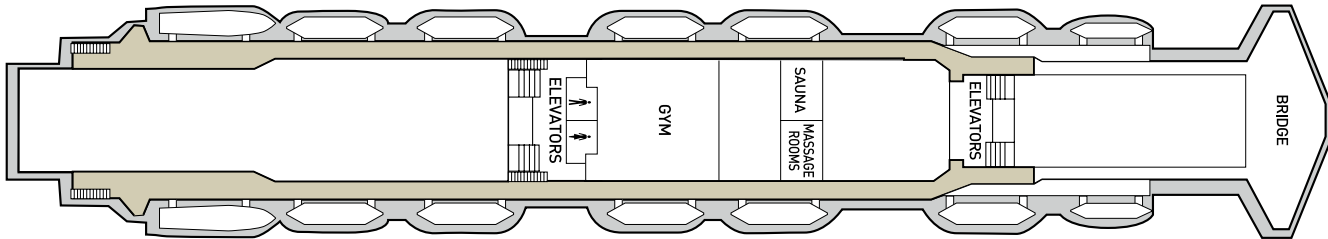

PLACES TO HAVE FUN

Deck 7 Eclipse Lounge & Bar - Sports Deck

PLACES TO TREAT YOURSELF

Deck 7 Kid's Club - Video Game Room

Celestyal Olympia - Deck 8

SYMBOL LEGEND

- none 2 lower bed
- Double bed
- 2 lower beds + 2 upper beds
- ★ Sofa bed
- ★○ Double bed + sofa + stateroom with bathtub
- * Suitable for wheelchair
- Stateroom with bathtub
- ▲ Stateroom with obstructed view

PLACES TO TREAT YOURSELF

Deck 8 Sauna - Massage Rooms - Gym

Celestyal Olympia - Deck 9

SYMBOL LEGEND

- none 2 lower bed
- Double bed
- 2 lower beds + 2 upper beds
- ★ Sofa bed
- ★○ Double bed + sofa + stateroom with bathtub
- * Suitable for wheelchair
- Stateroom with bathtub
- ▲ Stateroom with obstructed view