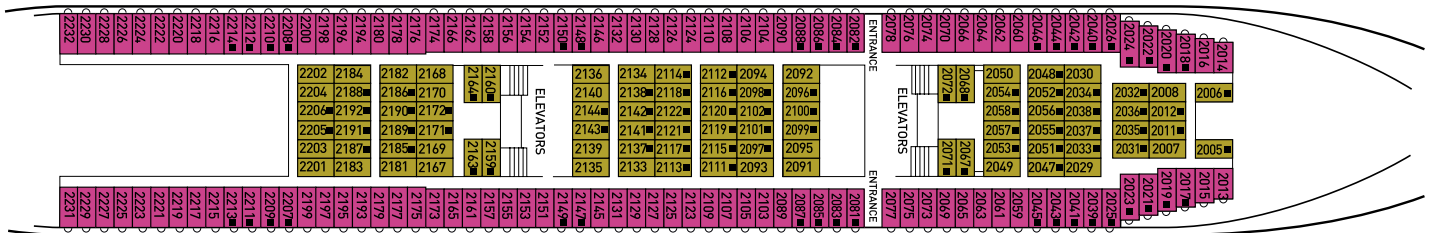

Celestyal Olympia

Deck Plans

Celestyal Olympia

YOUR SHIP

- 1,664 passengers in 724 staterooms, 9 with private balcony
- All staterooms are equipped with telephone, hairdryers, safety deposit boxes & TV
- Minibar in all suites
- Fully air-conditioned, stabilisers, WiFi and doctor on board - at extra cost

Length 214.88 m
Tonnage 37,584 grt
Flag Malta

Deckplans and stateroom layouts are given purely as a guide. Size and layout may vary within the same category.
 Some staterooms in SJ category might have partially obstructed view.

Balcony Suite

Outside Stateroom

CATEGORY	DECK	DESCRIPTION	NUMBER OF STATEROOMS
INSIDE STATEROOM			
IA	2/3	2 lower beds, 3rd/4th berth, bathroom with shower	114
IB	3/4	2 lower beds, 3rd/4th berth, bathroom with shower	124
IC	5/6	2 lower beds, bathroom with shower	68
OUTSIDE STATEROOM			
XA	2/3	2 lower beds, 3rd/4th berth, bathroom with shower	160
XB	3/4	2 lower beds, 3rd/4th berth, bathroom with shower	146
XC	5/6	2 lower beds, bathroom with shower	82
SUITES			
SJ Junior Suite	7	Double bed, sofa bed, bathroom with bathtub	21
SB Balcony Suite	9	Double bed, sofa bed, bathroom with bathtub, balcony	7
SG Grand Suite	9	Double bed, sofa bed, bathroom with bathtub and shower, balcony	2

Celestyal Olympia - Deck 2

SYMBOL LEGEND

- none 2 lower bed
- Double bed
- 2 lower beds + 2 upper beds
- ★ Sofa bed
- ★○ Double bed + sofa + stateroom with bathtub
- * Suitable for wheelchair
- Stateroom with bathtub
- ▲ Stateroom with obstructed view